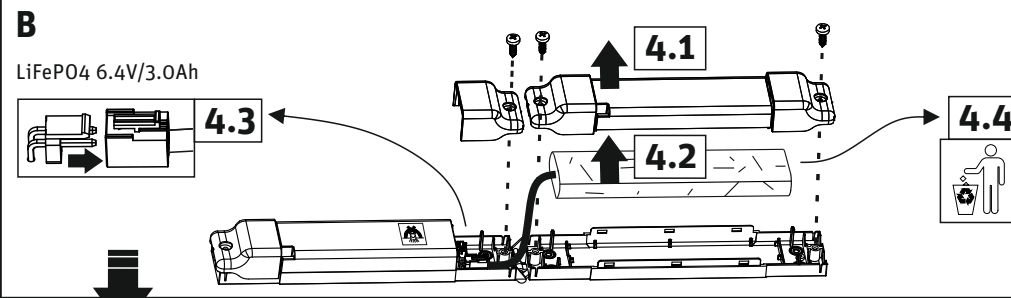

Ni-Cd HT 3.6V/1.5Ah
Ni-Cd HT 3.6/0.8Ah
LiFePO4 6.4V/0.6Ah
LiFePO4 6.4V/1.5Ah