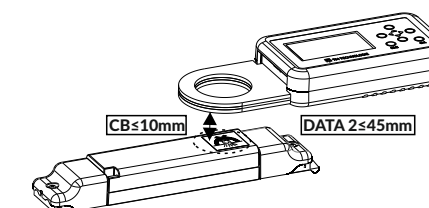

4

Ni-Cd HT 3.6/0.8Ah

Ni-Cd HT 3.6V/1.5Ah
Ni-Cd HT 3.6/0.8Ah
LiFePO4 6.4V/0.6Ah
LiFePO4 6.4V/1.5Ah

I.PCD.V1.1/15.03.2019

TM TECHNOLOGIE
emergency & evacuation lighting

IP 20

LED

3h

210 ± 250 V AC
50 / 60 Hz
186 ± 254 V DC

TM.PRIMO C (D)

+10...+35°C

-15...+35°C

70cm

Recycling symbol

Waste disposal symbol

CE

TM.PRIMO C

TM.PRIMO D

1 A, B

B