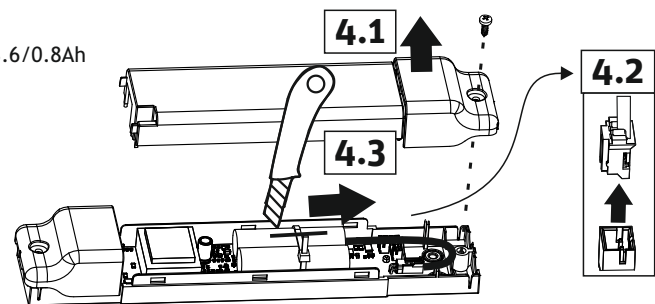

4

Ni-Cd HT 3.6/0.8Ah

Ni-Cd HT 3.6V/1.5Ah  
 Ni-Cd HT 3.6/0.8Ah  
 LiFePO4 6.4V/0.6Ah  
 LiFePO4 6.4V/1.5Ah

I.PCD.V1.1/15.03.2019

**TM TECHNOLOGIE**  
 emergency & evacuation lighting

IP 20

LED

3h

210 ± 250 V AC  
50 / 60 Hz  
186 ± 254 V DC

**TM.PRIMO C (D)**

+10...+35°C

-15...+35°C

70cm

Recycling symbol

Waste disposal symbol

CE