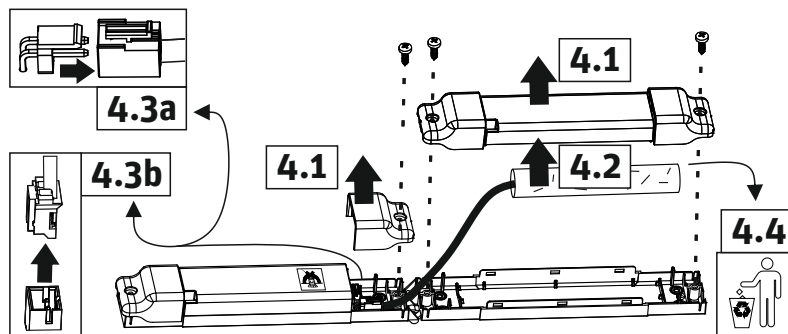

4

Ni-Cd HT 3.6/0.8Ah

Ni-Cd HT 3.6V/1.5Ah  
 Ni-Cd HT 3.6/0.8Ah  
 LiFePO4 6.4V/0.6Ah  
 LiFePO4 6.4V/1.5Ah

I.PCD.V1.1/15.03.2019

**TM TECHNOLOGIE**  
 emergency & evacuation lighting

IP 20

LED

3h

210 ± 250 V AC  
50 / 60 Hz  
186 ± 254 V DC

**TM.PRIMO C (D)**

+10...+35°C

-15...+35°C

70cm

Recycling symbol

Waste disposal symbol

CE