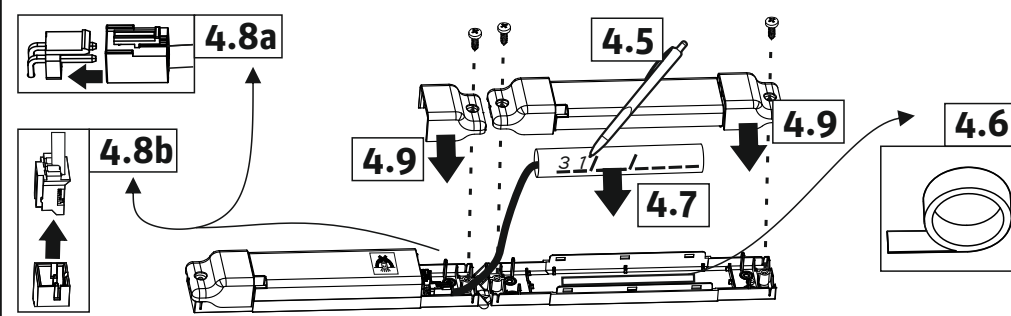

4

Ni-Cd HT 3.6/0.8Ah

Ni-Cd HT 3.6V/1.5Ah  
 Ni-Cd HT 3.6/0.8Ah  
 LiFePO4 6.4V/0.6Ah  
 LiFePO4 6.4V/1.5Ah

I.PCD.V1.1/15.03.2019

**TM TECHNOLOGIE**  
 emergency & evacuation lighting

IP 20

LED

3h

210 ± 250 V AC  
50 / 60 Hz  
186 ± 254 V DC

**TM.PRIMO C (D)**

+10...+35°C

-15...+35°C

70cm

Recycling symbol

Waste disposal symbol

CE