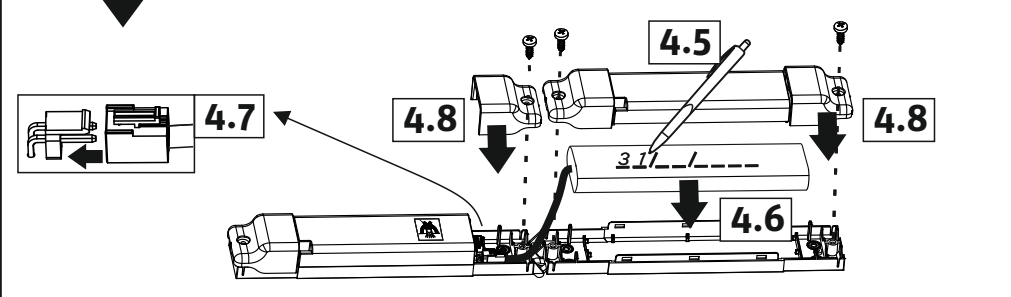

Ni-Cd HT 3.6V/1.5Ah
Ni-Cd HT 3.6/0.8Ah
LiFePO4 6.4V/0.6Ah
LiFePO4 6.4V/1.5Ah